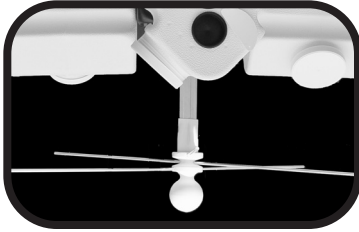

S&K Manufacturing, Inc.
1001 Liberty Industrial Dr.
O'Fallon, MO 63366
www.skmfg.com
1-800-764-8688

S&K Tri-Tel • S&K Quad-Tel Pole
S&K Round Pole Adapter
S&K Wooden Pole Adapter
Shown with optional Tri-Tel Pole and Bo Villa System

Use With

Perches For Purple Martins!

Includes:
3 Fiberglass Rods,
Topper & 6 Rod Holders

SK
MANUFACTURING

**PERCHING
STATION**

1. Insert and center rods on topper.

2. Slide a rod holder onto the end of each rod. Slide the holder against each side of the topper.

3. Place topper on pole.

**PERCHING
STATION**

Use With
S&K Tri-Tel Pole
S&K Quad-Tel Pole
S&K Round Pole Adapter
S&K Wooden Pole Adapter

SK
MANUFACTURING

**Wear Eye Protection & Gloves
While Assembling The
S&K Perching Station!**