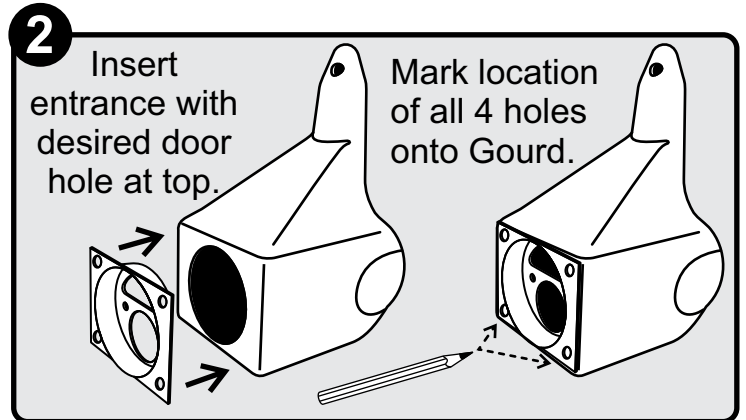

BO GOURD DO-IT-YOURSELF KIT INSTRUCTIONS

SKMFG PART: DIYBG

Wear Protective gloves and Eye Protection before starting construction of the Gourd.

S&K
MANUFACTURING, INC
1-800-764-8688
SKMFG.COM

1001 Liberty Industrial Dr
O'Fallon, MO 63366