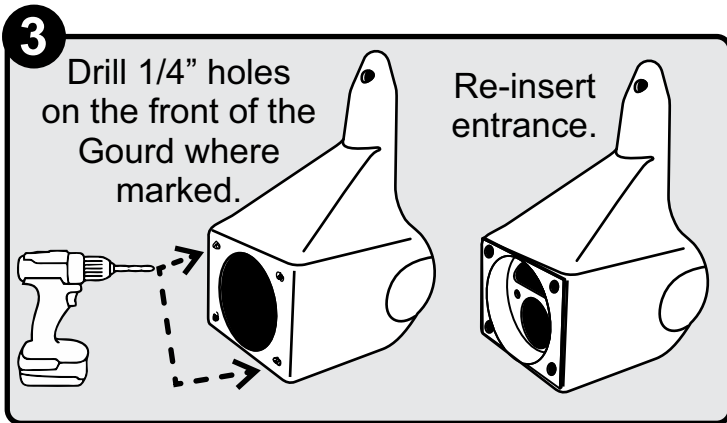

BO GOURD DO-IT-YOURSELF KIT INSTRUCTIONS

SKMFG PART: DIYBG

Wear Protective gloves and Eye Protection before starting construction of the Gourd.

S&K
MANUFACTURING, INC
1-800-764-8688
SKMFG.COM

1001 Liberty Industrial Dr
O'Fallon, MO 63366