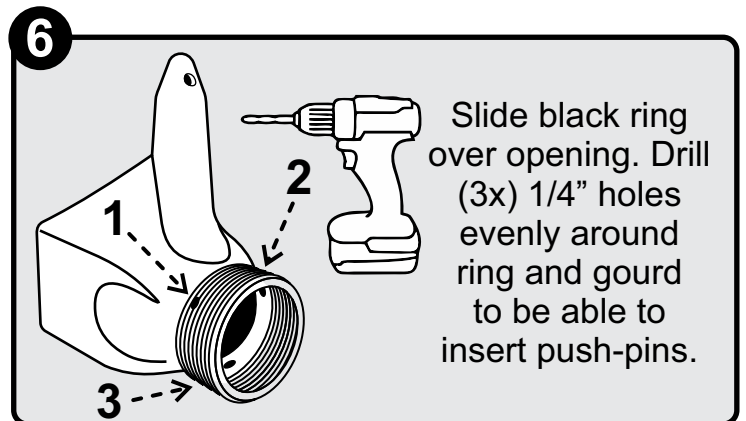

BO GOURD DO-IT-YOURSELF KIT INSTRUCTIONS

SKMFG PART: DIYBG

Wear Protective gloves and Eye Protection before starting construction of the Gourd.

S&K
MANUFACTURING, INC
1-800-764-8688
SKMFG.COM

1001 Liberty Industrial Dr
O'Fallon, MO 63366