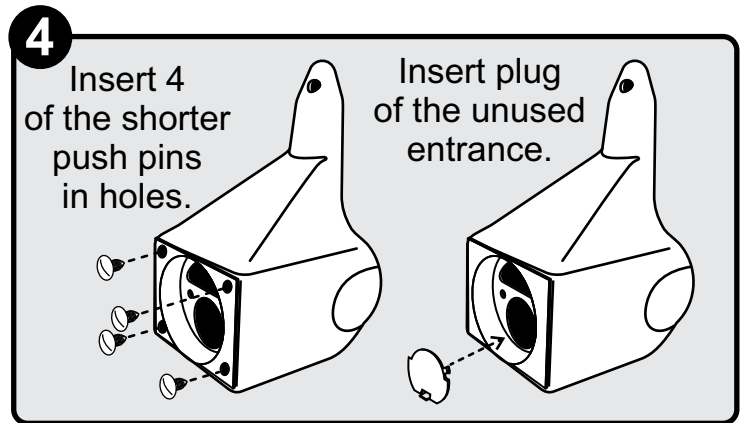

BO GOURD DO-IT-YOURSELF KIT INSTRUCTIONS

SKMFG PART: DIYBG

Wear Protective gloves and Eye Protection before starting construction of the Gourd.

S&K
MANUFACTURING, INC
1-800-764-8688
SKMFG.COM

1001 Liberty Industrial Dr
O'Fallon, MO 63366