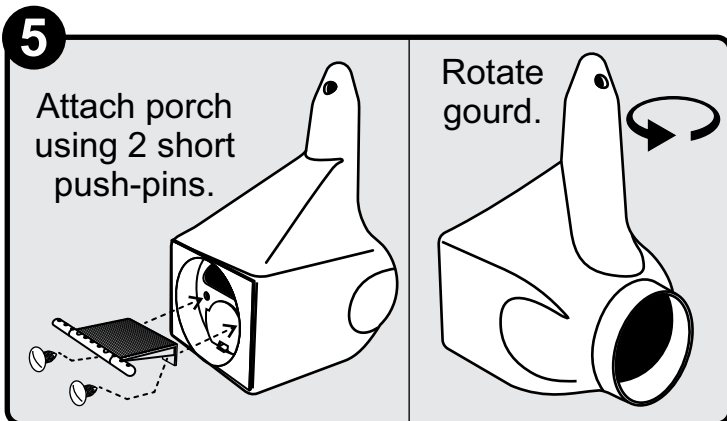

BO GOURD DO-IT-YOURSELF KIT INSTRUCTIONS

SKMFG PART: DIYBG

Wear Protective gloves and Eye Protection before starting construction of the Gourd.

S&K
MANUFACTURING, INC
1-800-764-8688
SKMFG.COM

1001 Liberty Industrial Dr
O'Fallon, MO 63366