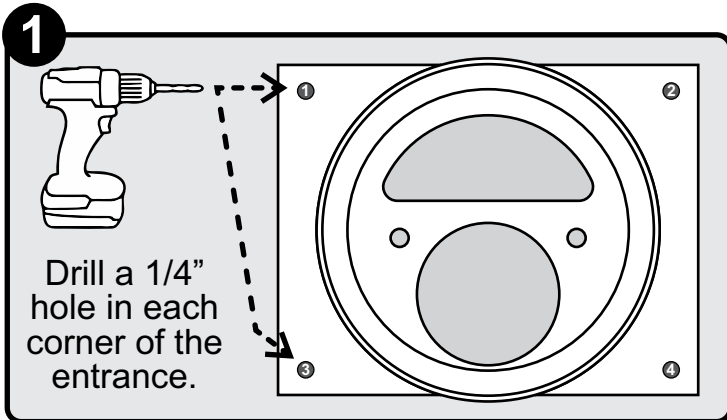

BO GOURD DO-IT-YOURSELF KIT INSTRUCTIONS

SKMFG PART: DIYBG

Wear Protective gloves and Eye Protection before starting construction of the Gourd.

S&K
MANUFACTURING, INC
1-800-764-8688
SKMFG.COM

1001 Liberty Industrial Dr
O'Fallon, MO 63366