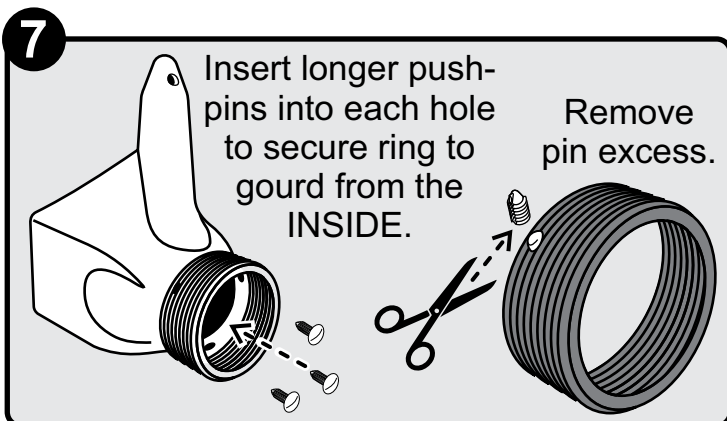

BO GOURD DO-IT-YOURSELF KIT INSTRUCTIONS

SKMFG PART: DIYBG

Wear Protective gloves and Eye Protection before starting construction of the Gourd.

S&K
MANUFACTURING, INC
1-800-764-8688
SKMFG.COM

1001 Liberty Industrial Dr
O'Fallon, MO 63366